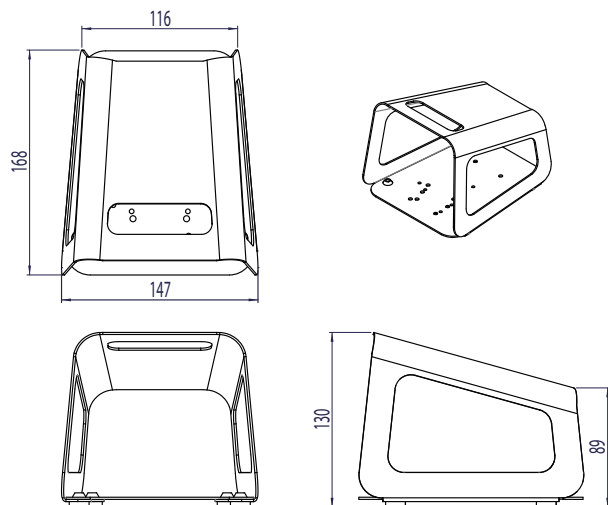

# 6202 Guard

- Mild steel protective guard with painted finish
- Available in Black RAL 9005 or Grey RAL 7035
- Fitted with non-slip rubber feet
- Single or double option
- Handle cut out
- Suitable for the following footswitches:
  - 6210      • 6226      • 6289
  - 6219      • 6227      • 6431
  - 6220      • 6228
  - 6221      • 6229
  - 6223      • 6240
  - 6224      • 6254 (only
  - 6225      single option)

## Reference Dimensions mm

Single pedal version

Double pedal version

## Ordering information

Part Number	Description
6202-0001	Single Black RAL 9005 guard
6202-0002	Single Grey RAL 7035 guard
6202-0003	Twin Grey RAL 7035 guard