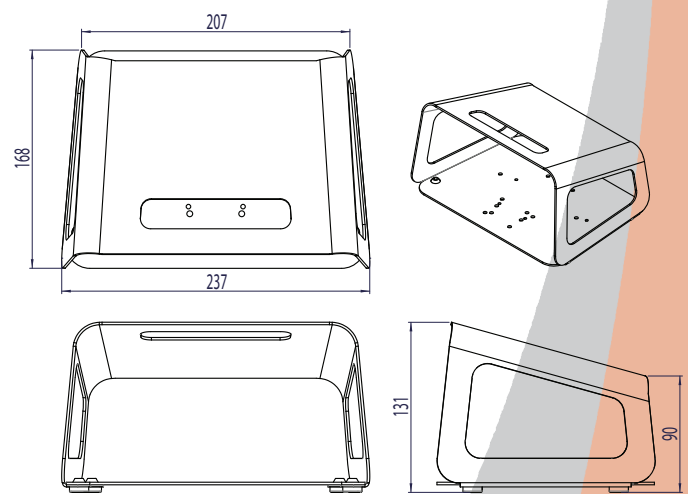

# 6202 Guard

- Mild steel protective guard with painted finish
- Available in Black RAL 9005 or Grey RAL 7035
- Fitted with non-slip rubber feet
- Single or double option
- Handle cut out
- Suitable for the following footswitches:
  - 6210      • 6226      • 6289
  - 6219      • 6227      • 6431
  - 6220      • 6228
  - 6221      • 6229
  - 6223      • 6240
  - 6224      • 6254 (only
  - 6225      single option)

## Reference Dimensions mm

Single pedal version

Double pedal version

## Ordering information

Part Number	Description
6202-0001	Single Black RAL 9005 guard
6202-0002	Single Grey RAL 7035 guard
6202-0003	Twin Grey RAL 7035 guard